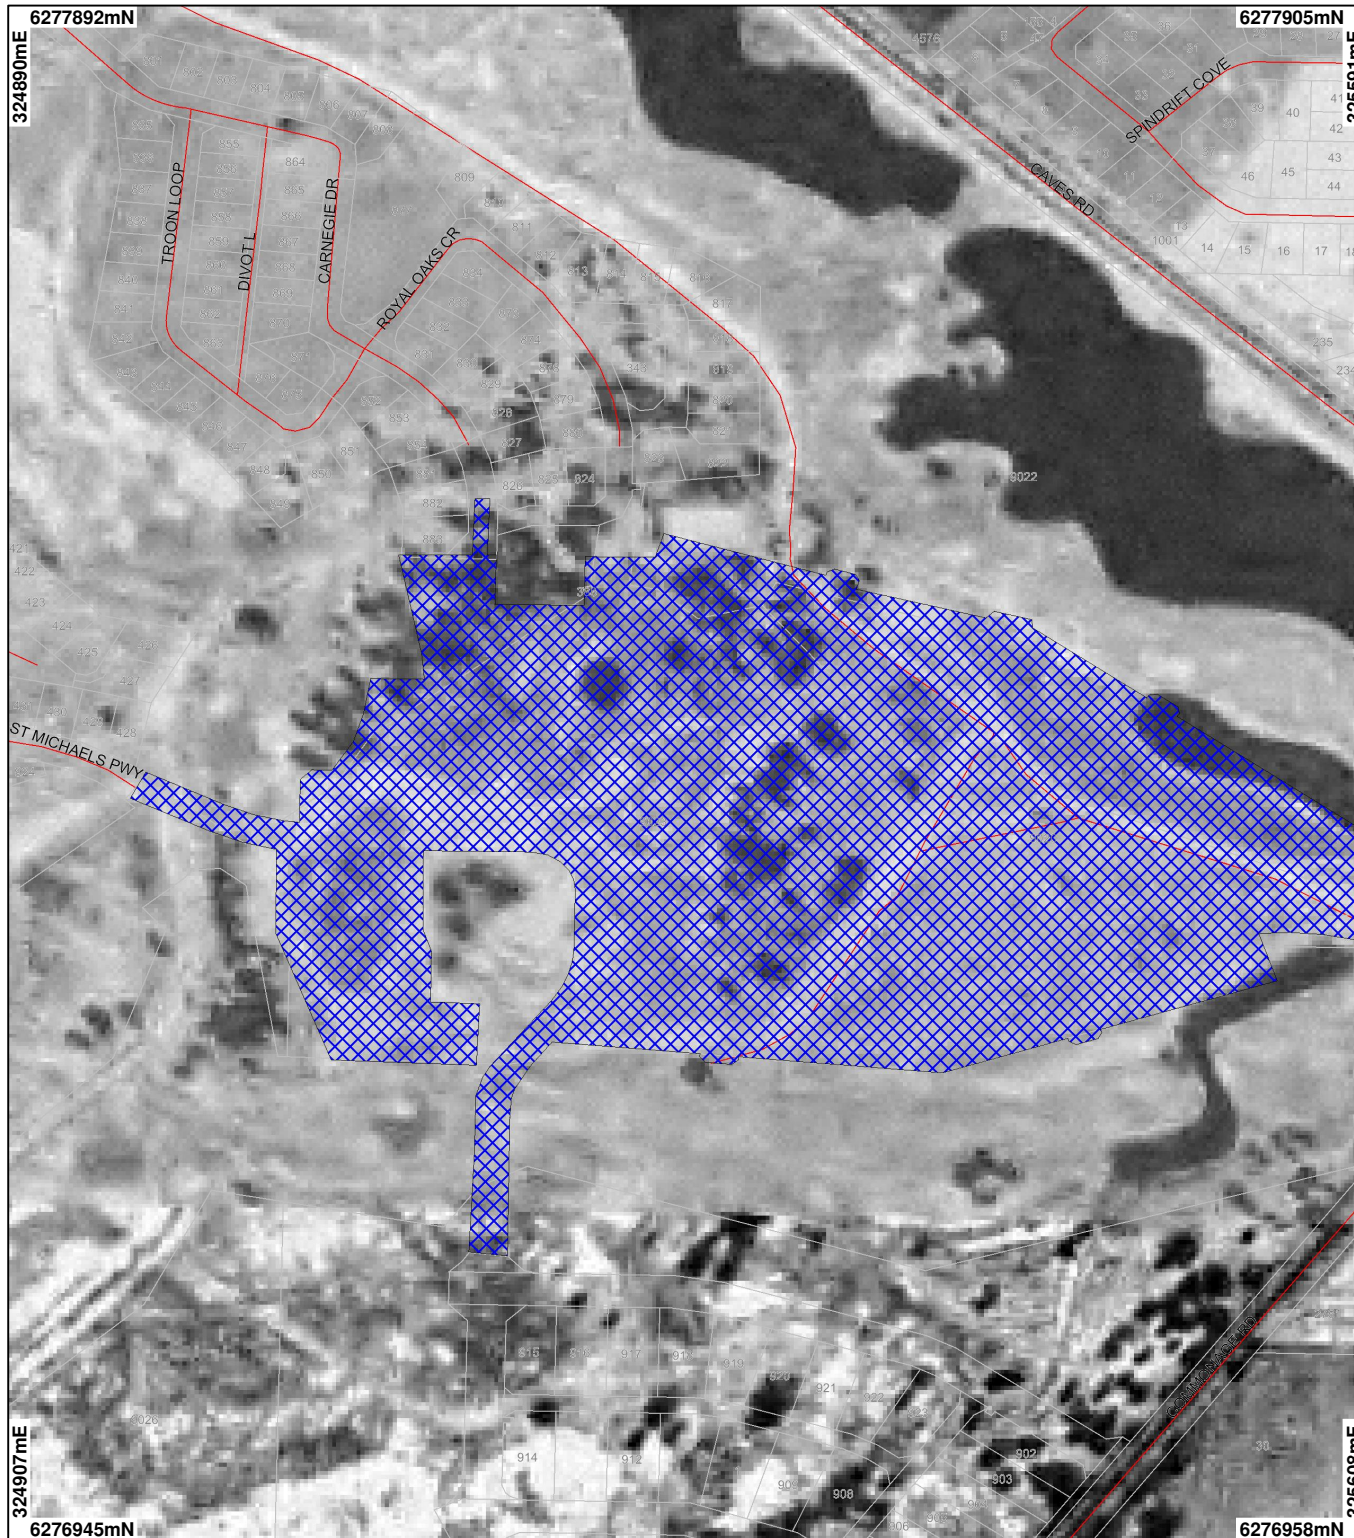

CPS 1413 MAP WITH LOTS

LEGEND

Declared Rare and Priority Flora List - CALM 01/07/05

- Priority 1 - Poorly Known Taxa
- Priority 2 - Poorly Known Taxa
- Priority 3 - Poorly Known Taxa
- Priority 4 - Poorly Known Taxa
- Declared Rare Flora - Extant Taxa
- Declared Rare Flora - Presumed Extinct Taxa
- Clearing Regulations - Environmentally Sensitive Areas - DOE 30/5/05

✓ Road Centrelines - DLI 1/5/04

● Towns - DLI 8/04

□ Cadastre - DLI

Clearing Instruments

- Areas Applied to Clear
- Areas Subject to Conditions
- Areas Approved to Clear
- Lakes, 1M - GA 01/06/00

□ Geodata, Lakes - GA 28/06/02

CollieBusseton 2.5m Orthomosaic - DOLA 99

Scale 1:4348

(Approximate when reproduced at A4)

Geocentric Datum Australia 1994

..... Date .....

Officer with delegated authority under Section 20 of the Environmental Protection Act 1986

Information derived from this map should be confirmed with the data custodian acknowledged by the agency acronym in the legend.

WA Crown Copyright 2002

* Project Data. This data has not been quality assured. Please contact map author for details.